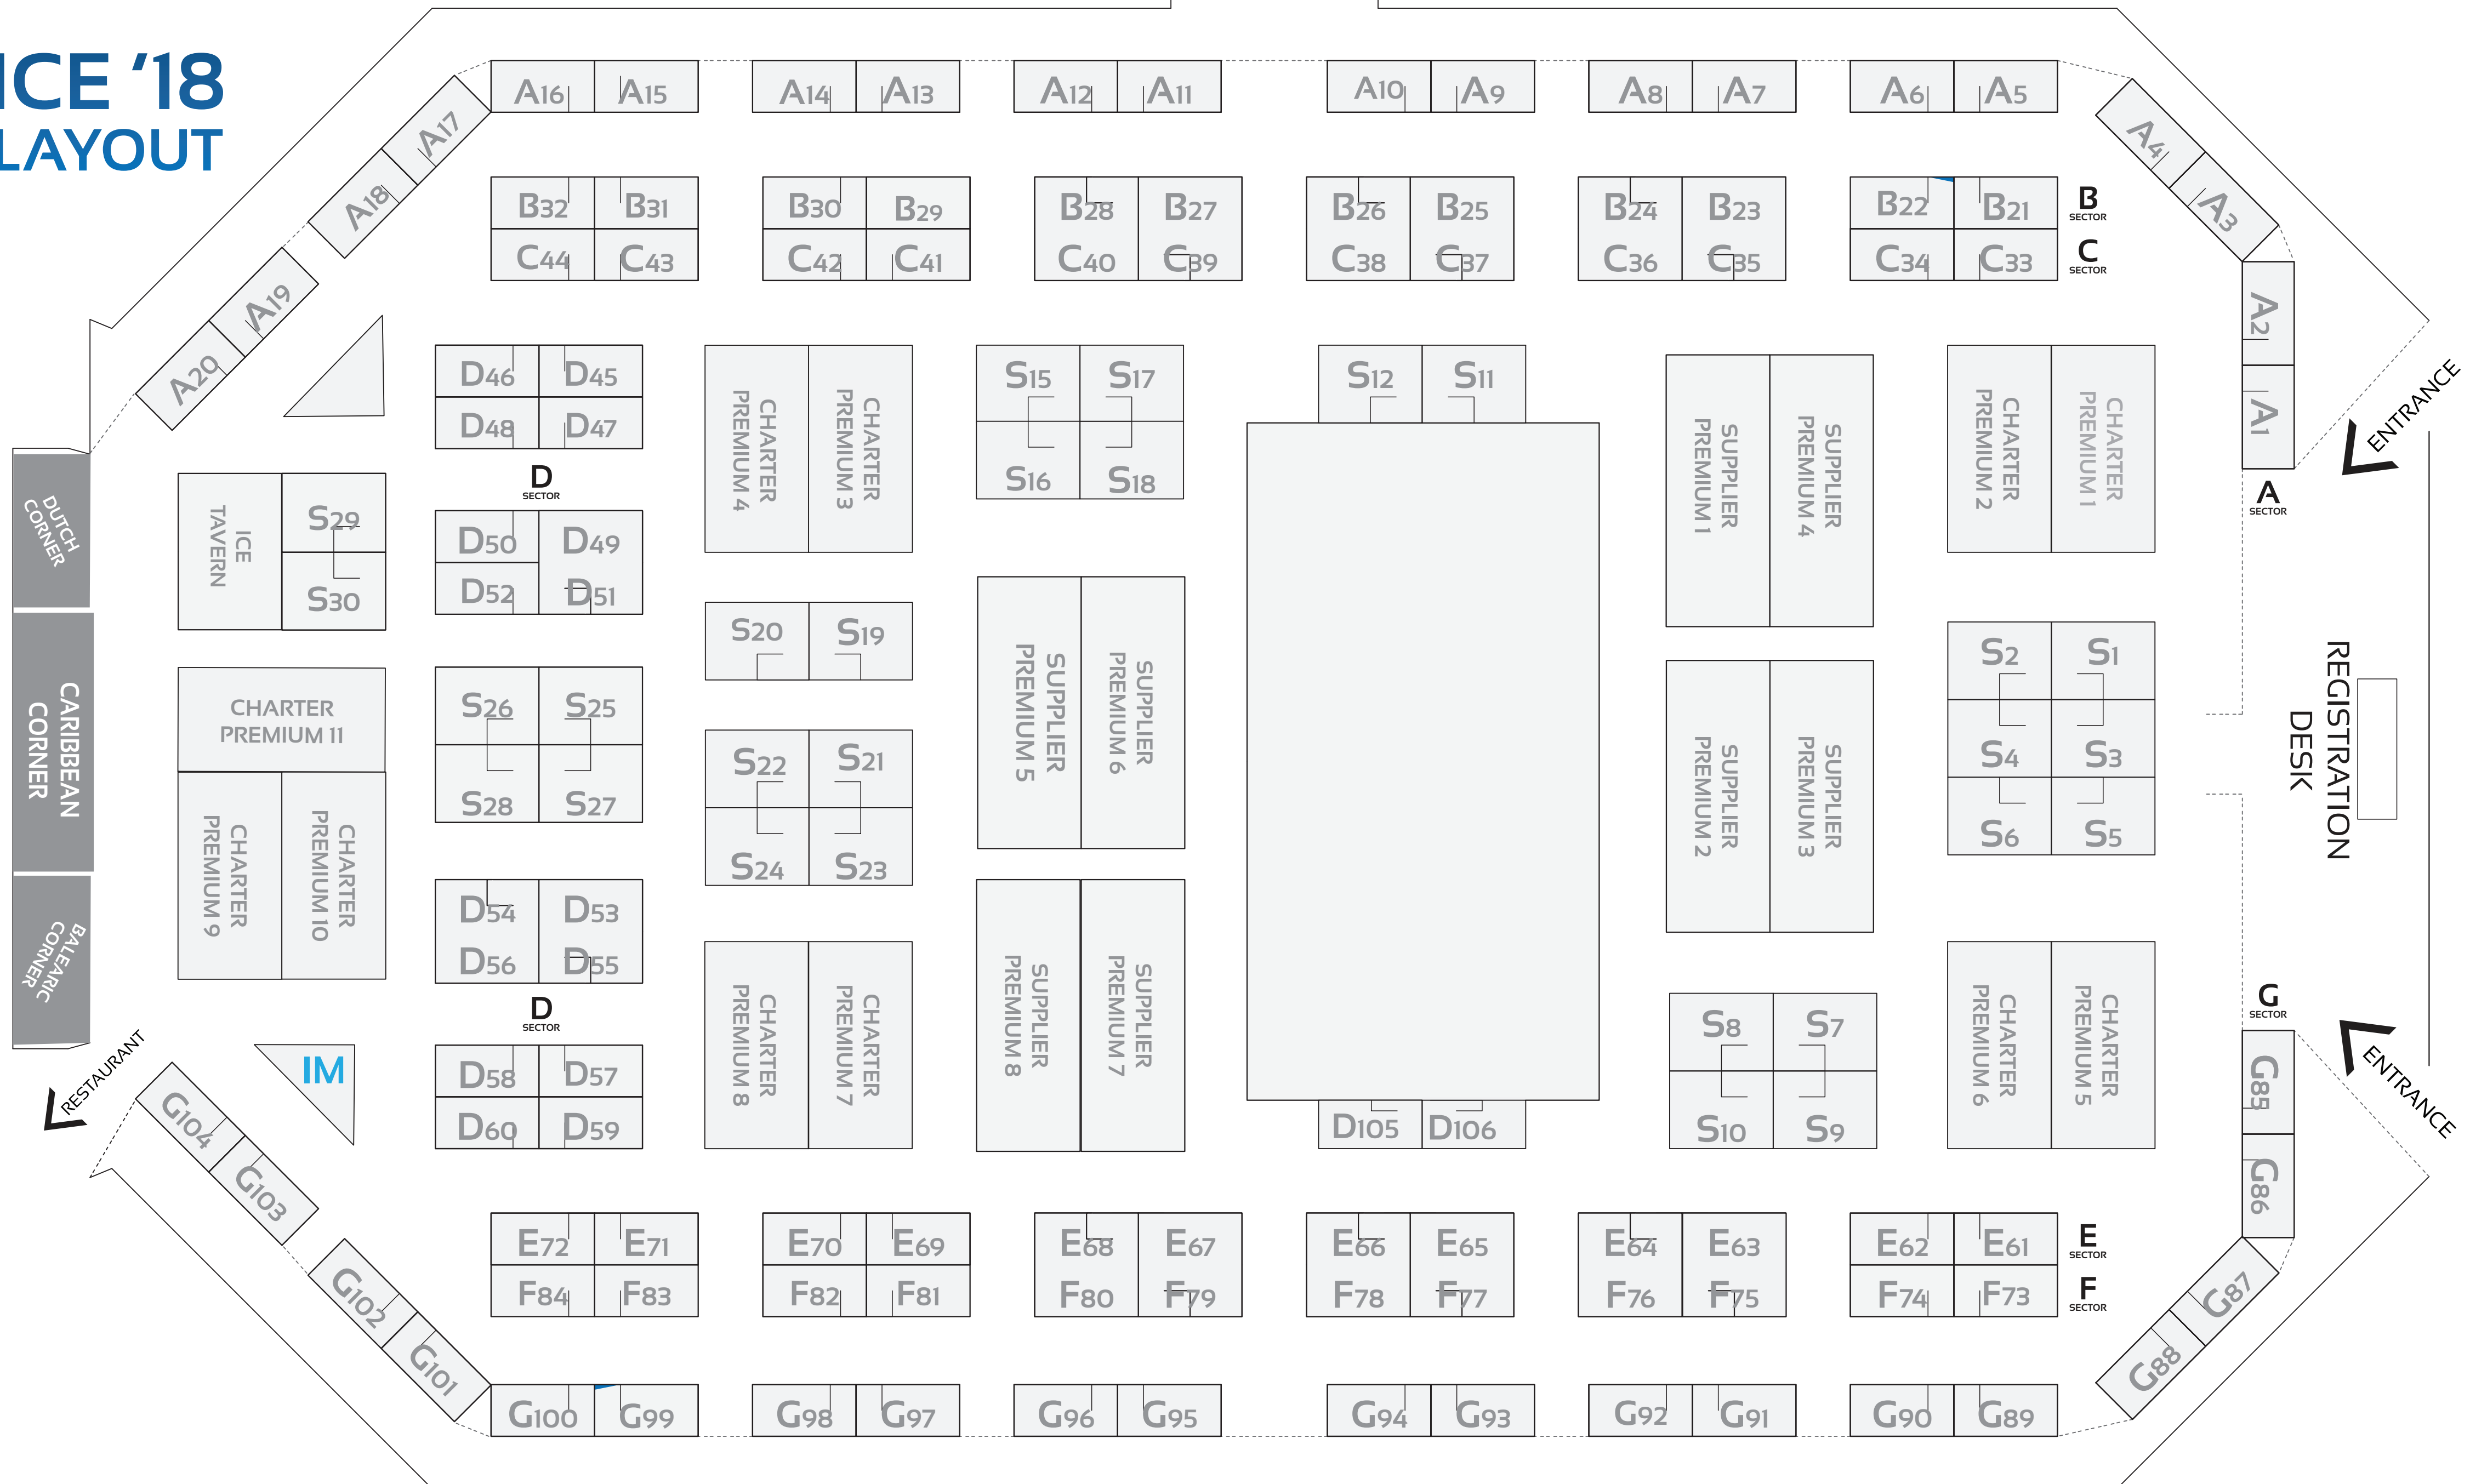

ICE '18 LAYOUT

SUPPLIERS - Sort by booth number

BOOTH	BRAND NAME	BOOTH	BRAND NAME
Supplier special (IM)	ICEMarket - Croatia	S16	Palm Outdoor - Australia
Supplier premium 1	Beneteau Group (Beneteau, Jeanneau, Lagoon) - France	S17	Pantaenius - Germany
Supplier premium 2	Hanse Yachts - Germany	S18	NauSYS - Croatia
Supplier premium 3	More Boats / Magic Croatia Charter - Croatia	S19	Highfield Boats - France/China
Supplier premium 4	Beneteau Group (Beneteau, Jeanneau, Lagoon) - France	S20	Sailogy - Switzerland
Supplier premium 5	Elan - Slovenia	S21 + S23	MCI - Croatia
Supplier premium 6	Master Yachting - Austria	S22	Andromeda - Spain
Supplier premium 7	SunReef Yachts - Poland	S24	Vesselspa- Slovenia
Supplier premium 8	YachtPool International - Germany	S25	NV Equipment - France
S1 - S6	MMK - Croatia	S26	Traveltopos - Greece
S7	PortHop - Croatia	S27	European Insurance & Services - Germany
S8	EUROYACHT - Croatia	S28	Boat Pilot - Cyprus
S9	Zizoo - Germany	S29	NauticEd - USA
S10	Seawind Catamarans - Australia	S30	BioBaza - Croatia
S11	Bali Catamarans - France		
S12	Enaviga - Belgium		
S13 + S14	BoatBooker - Croatia		
S15	YachtPool - Croatia		